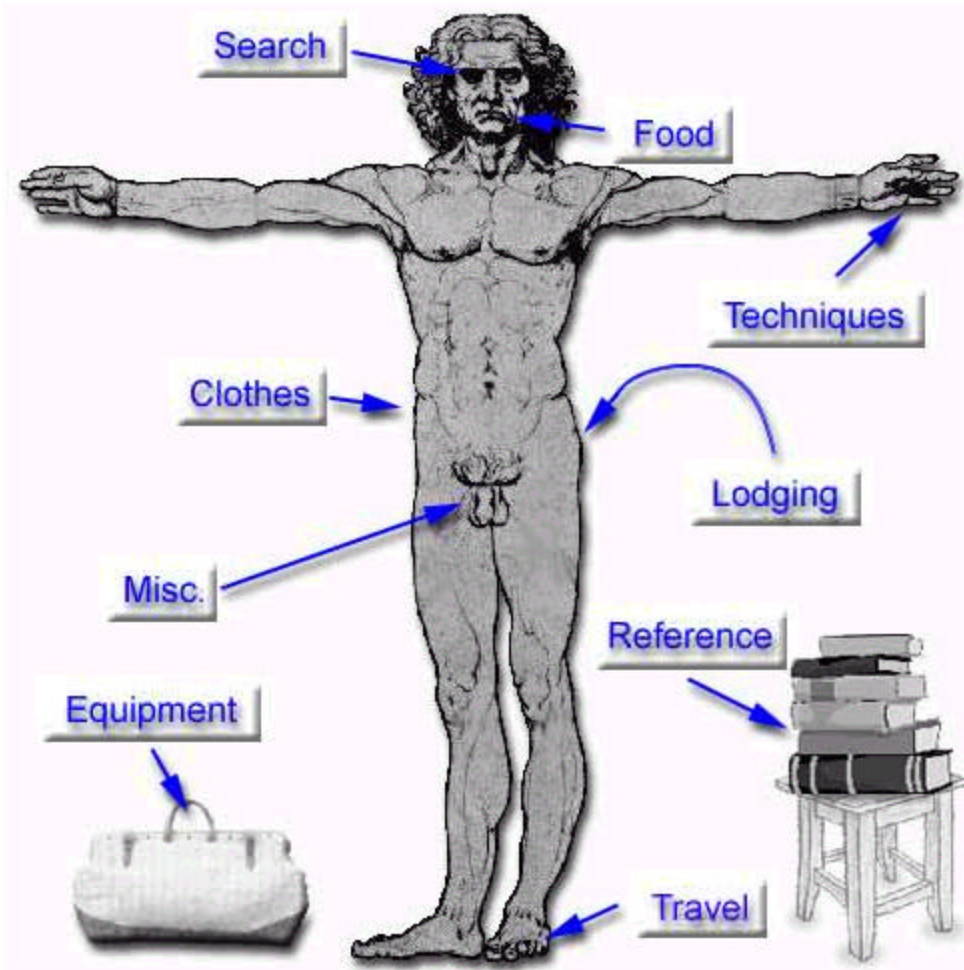

Please
patronize
our
sponsors.

Help support FieldEngineer.org with a 'Banner Sponsorship'
Click here to email our sales department - sales@fieldengineer.org

Design by:

[Home](#) - [Privacy Statement](#) - [Terms of Use](#) - Copyright 2000, ifesler

-web gui-